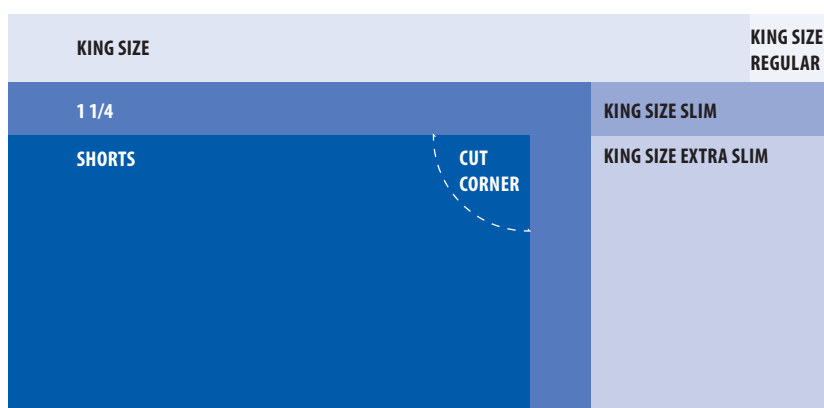

Private brand

Roll4You, s.r.o. is a leading private brand rolling papers producer with over 100 years of experience. It's so simple...chose your:

Sizes

- King Size - 98 x 53 mm
- King Size Regular - 108 x 53 mm
- King Size Slim - 108 x 44 mm
- King Size Extra Slim - 108 x 37 mm
- 1 1/4 - 77 x 44 mm
- Short - 69 x 37 mm

Paper grade

- From 12 gsm to 22 gsm

Embossing

- Your own design
- One of our existing neutral designs

Gum

- Natural acacia gum
- Natural based gum